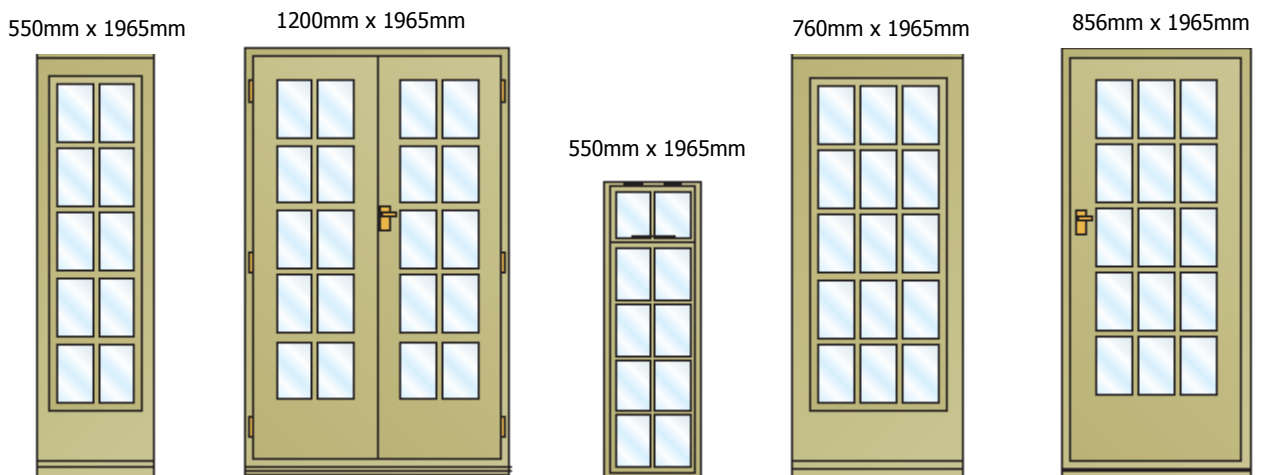

A3

A10 SAW

A15

AS15

A10